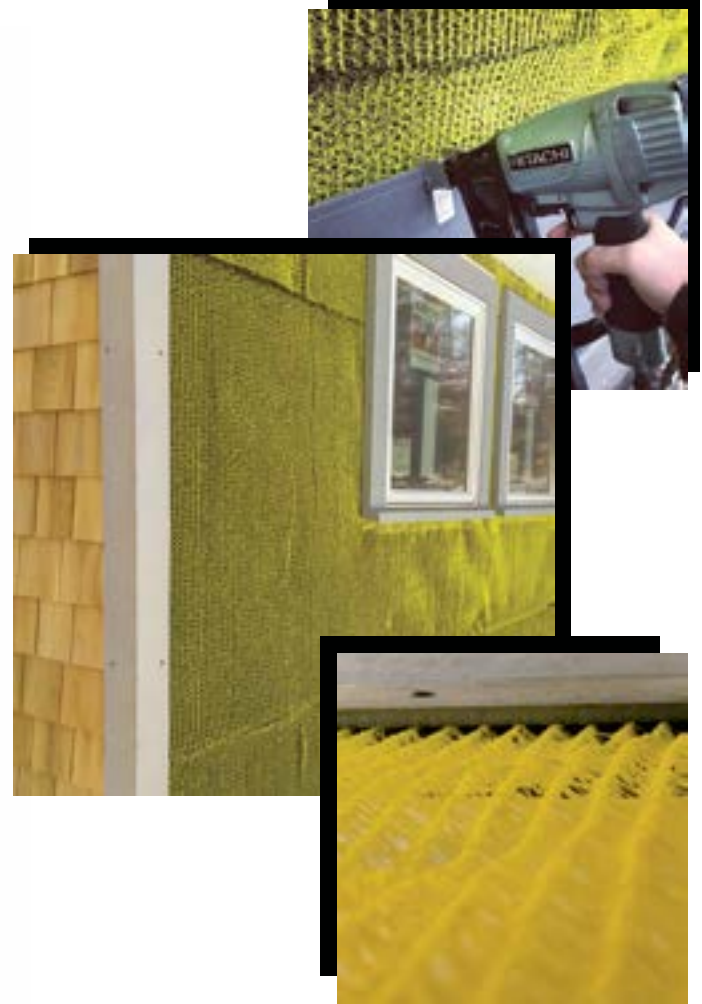

SLICKER[®] CLASSIC

THE ORIGINAL ROLLED RAINSCREEN

Slicker[®] Classic is the original rolled rainscreen. The unique, vertically channeled, three-dimensional matrix of Slicker provides a continuous space for drainage and drying, eliminating the threat of trapped moisture.

Thickness (size of gap)	.25 in (6 mm)	.40 in (10 mm)
Width	39.37 in (1 m)	39.37 in (1 m)
Length per roll	46.5 ft (14.17 m)	38.5 ft (11.74 m)
Coverage per roll	150 ft ² (13.94 m ²)	125 ft ² (11.61 m ²)
Max. UV Exposure	30 Days	
Warranty	20 (product) or 25 (system)	
Composition	Nylon (10% pre-consumer recycled)	

Provides maximum protection for the wall system, eliminating the deteriorating effects of mold and rot between the siding and sheathing

Reduces the chances of premature peeling or blistering of finishes

Prevents damage from surfactants by separating the cladding from the water resistive barrier

Saves time and labor costs by eliminating the need for furring strips

Recommended for wood siding

**BENJAMIN
OBDYKE**